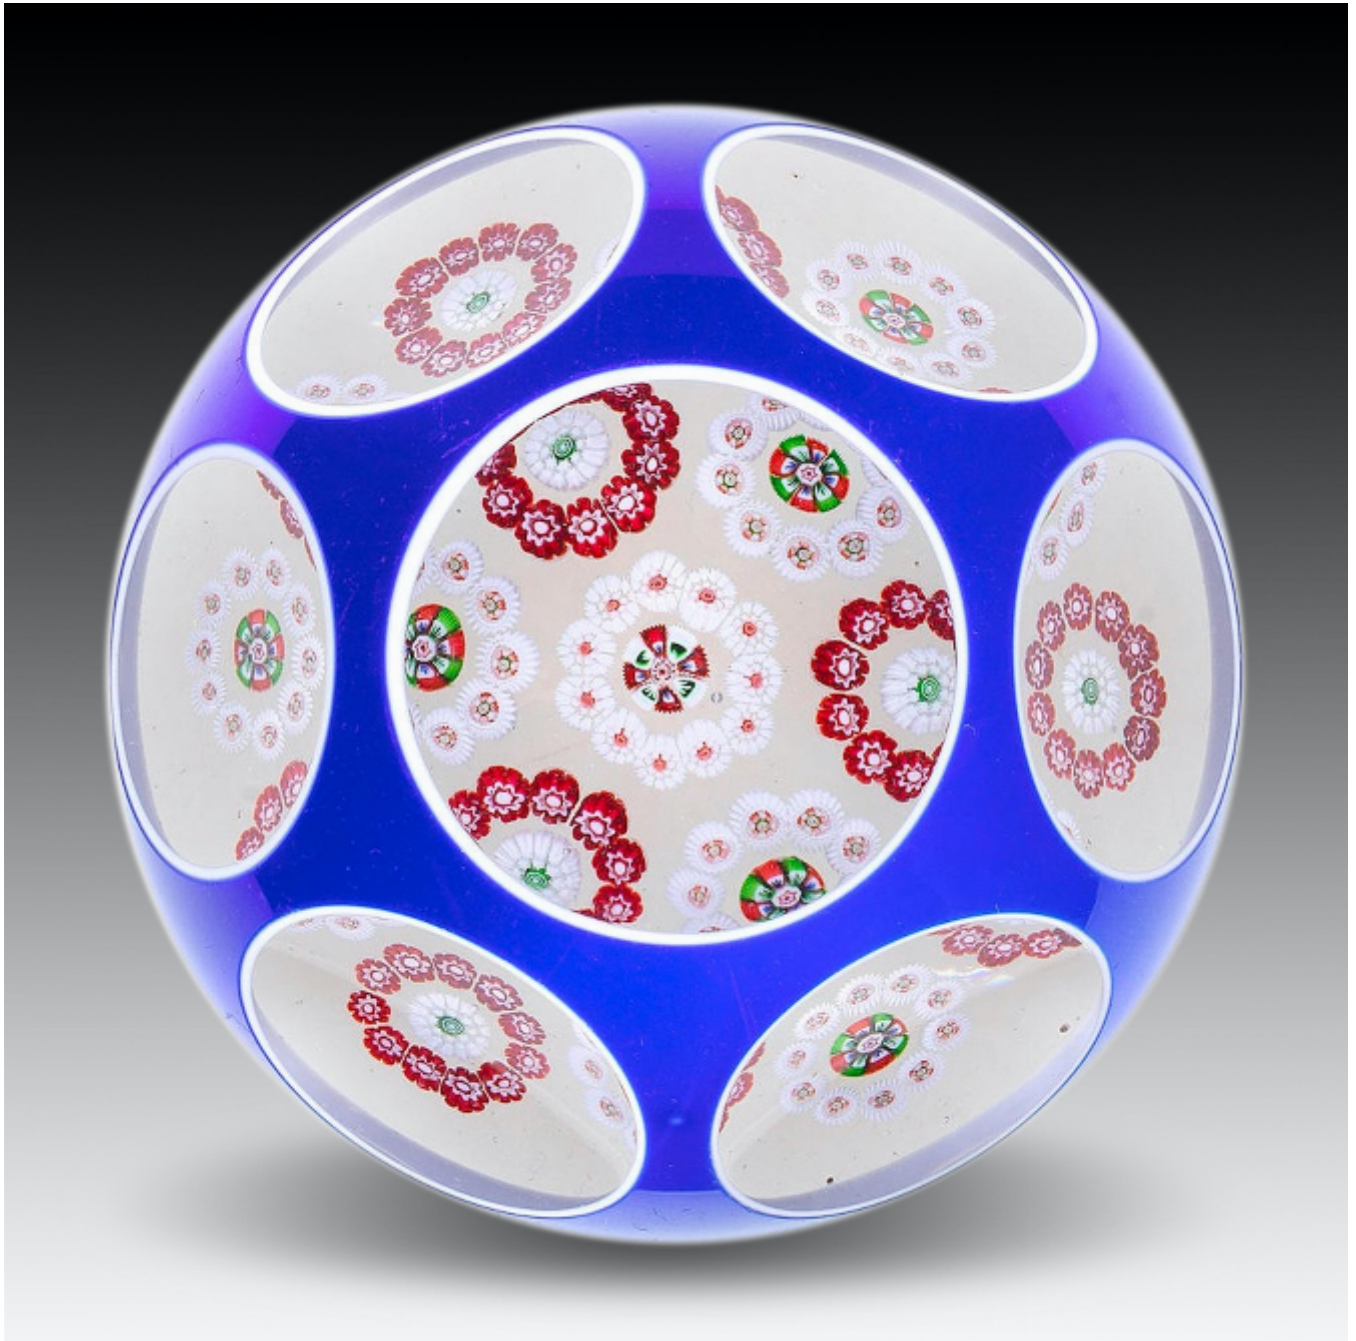

A FINE BACCARAT BLUE OVERLAY

£2,800

REF: FA1047

Height: 5.1 cm (2")

Diameter: 7.7 cm (3")

Description

A fine Baccarat blue overlay with seven millefiori circles.