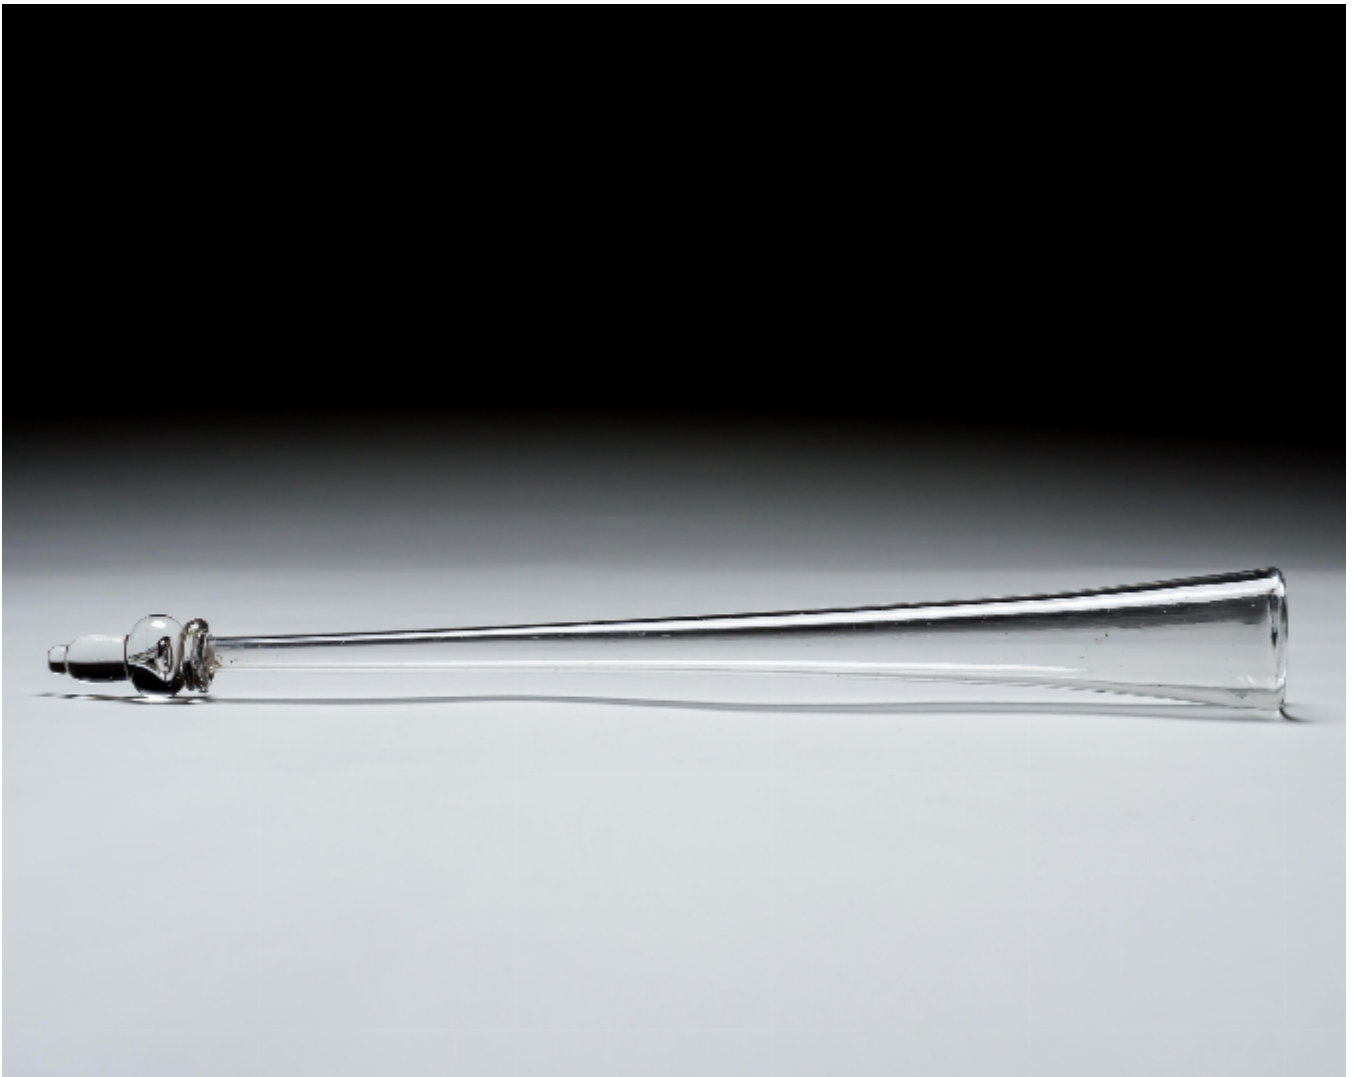

A HALF YARD ALE GLASS

£1,950

REF: FA1622

Height: 49 cm (19.3")

Diameter: 5.5 cm (2.2")

Description

A half yard ale glass with acorn knop. It was known also as a "long glass", a "Cambridge yard (glass)" and an "ell glass". It is associated by legend with stagecoach drivers, though it was mainly used for drinking feats and special toasts.