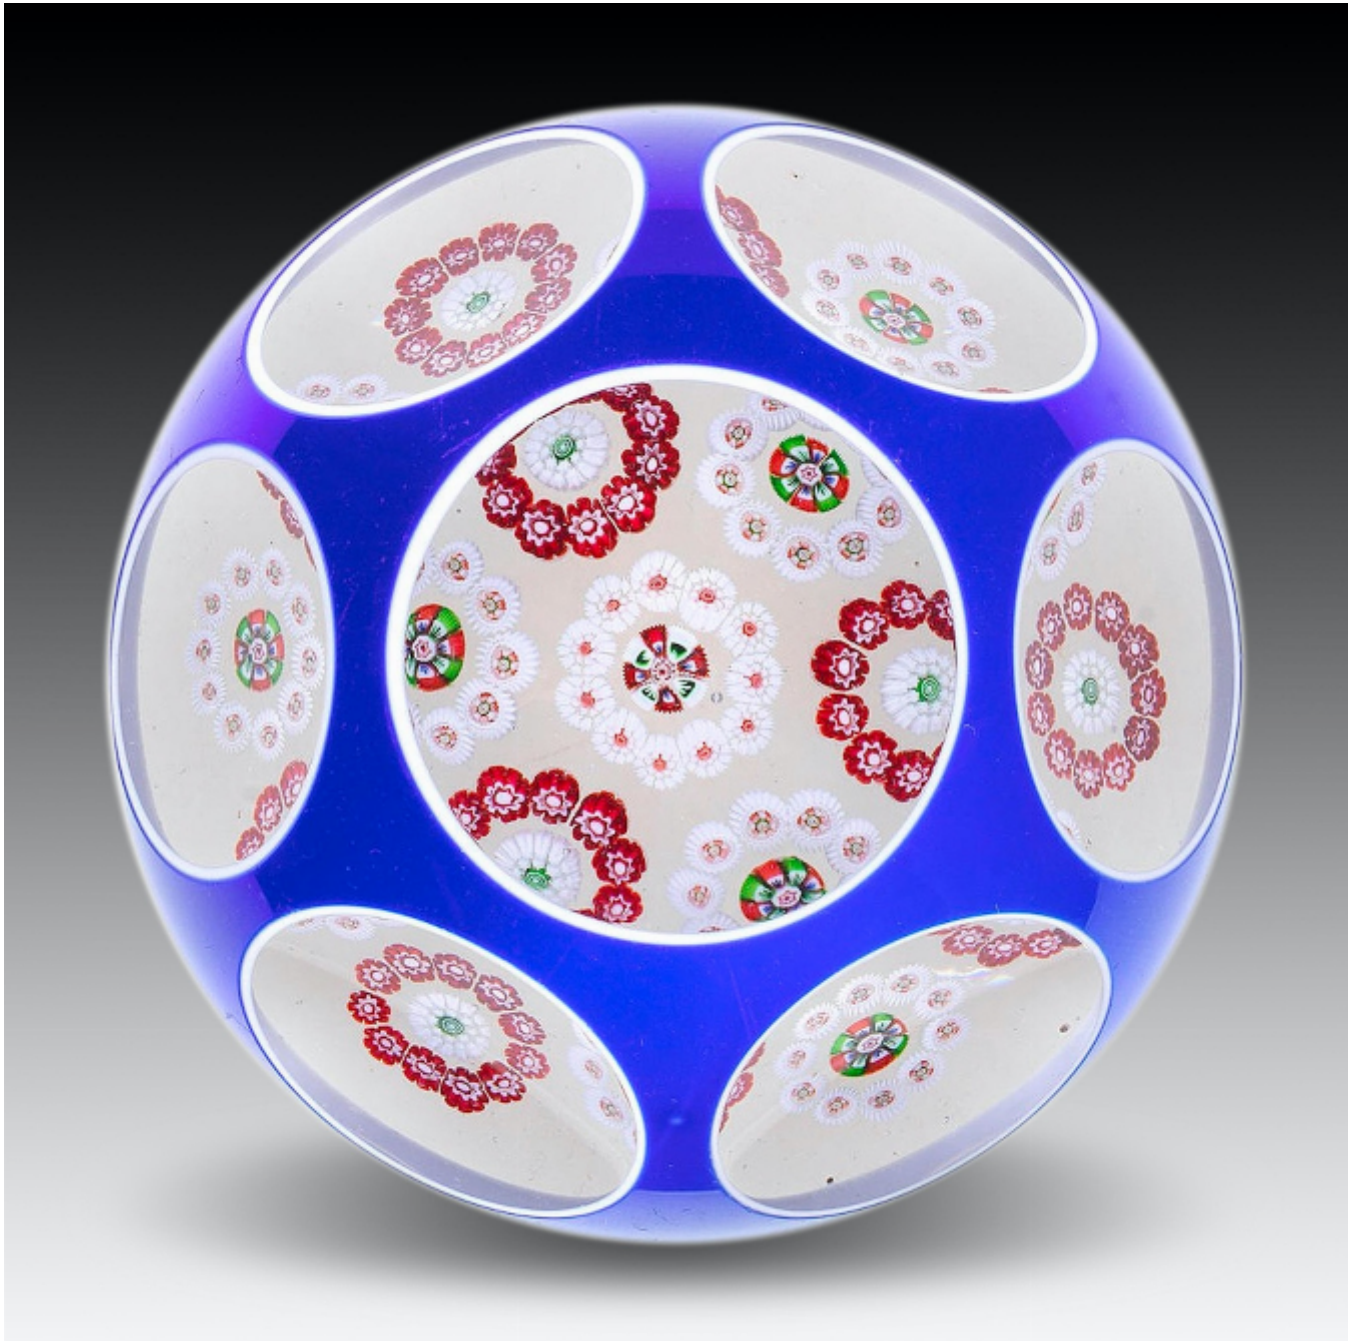

A FINE BACCARAT BLUE OVERLAY

£2,800

REF: FA1047

Height: 5.1 cm (2")

Diameter: 7.7 cm (3")

Description

A fine Baccarat blue overlay with seven millefiori circles.