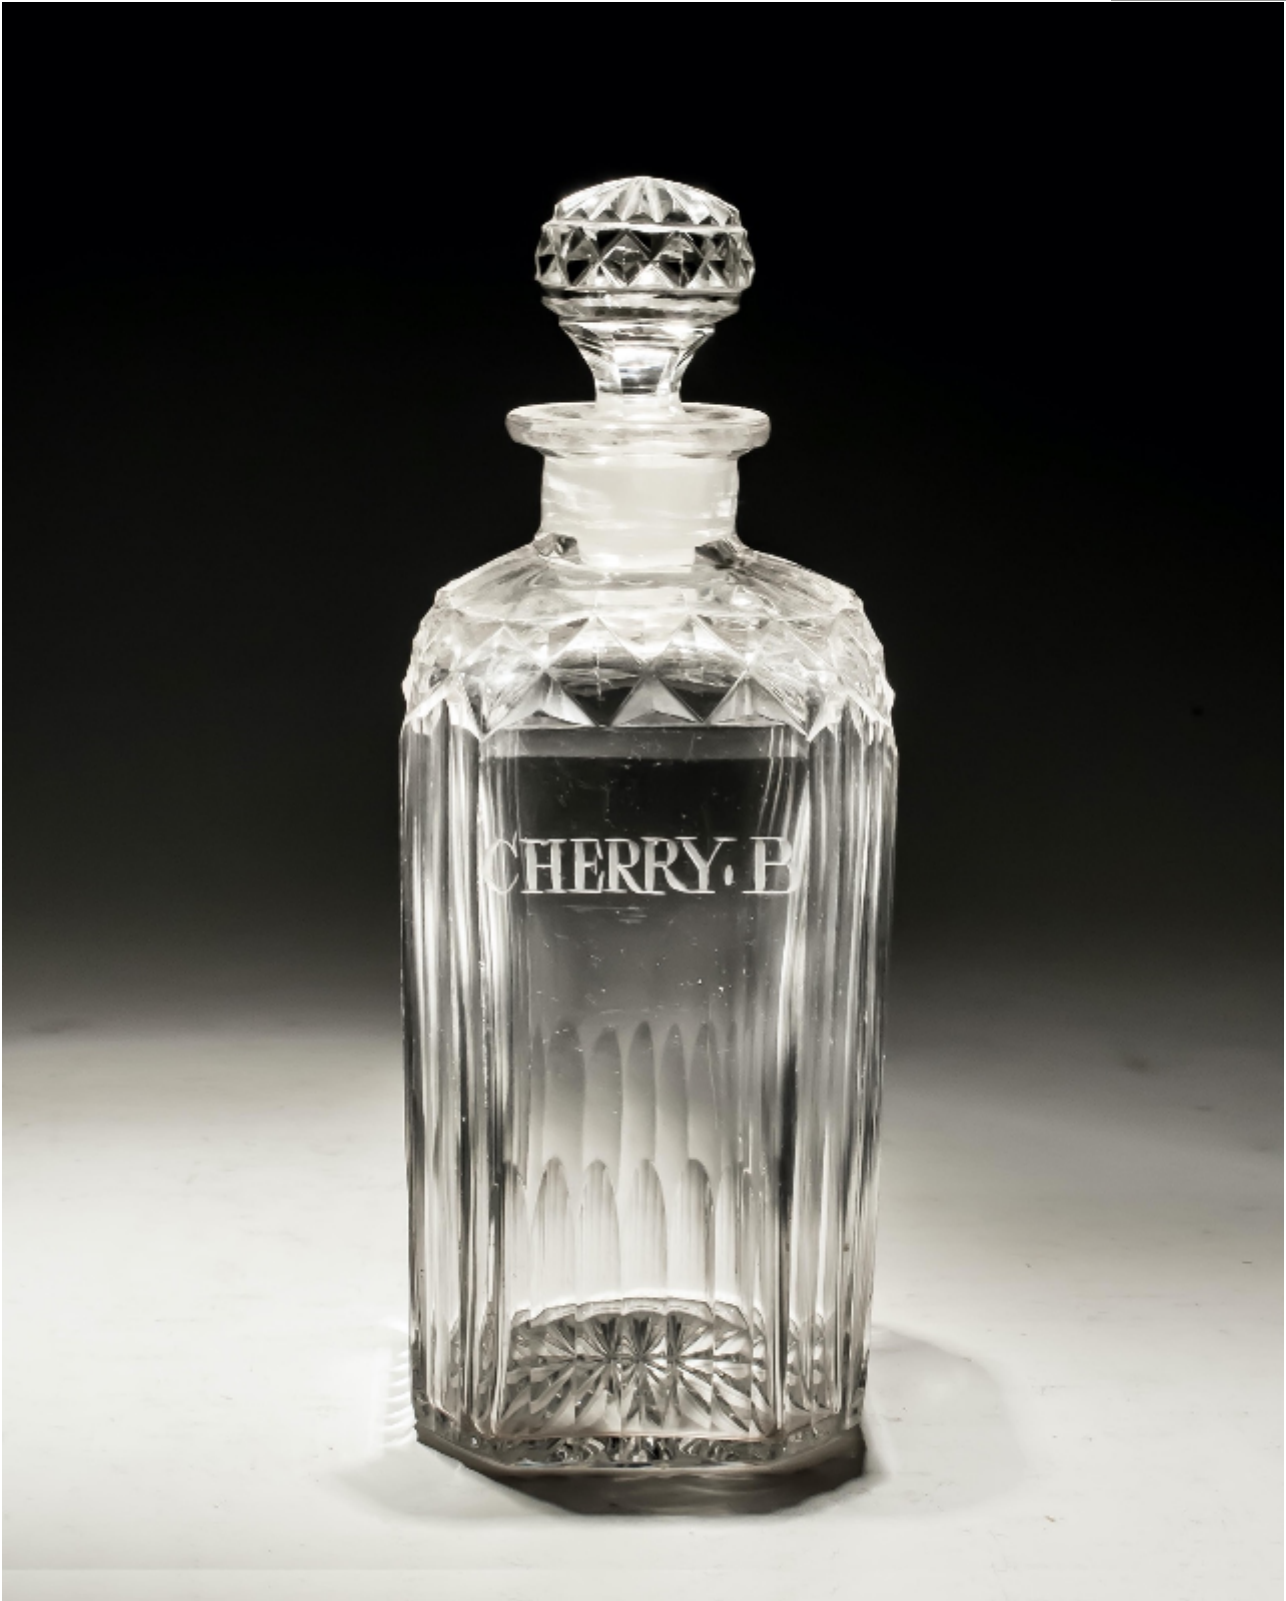

A CUT & ENGRAVED LIQUEUR BOTTLE

£365

REF: FA1215

Height: 18 cm (7.1")

Width: 7 cm (2.8")

Depth: 7 cm (2.8")

## Description

A square flute and diamond cut liqueur bottle engraved Cherry Brandy.