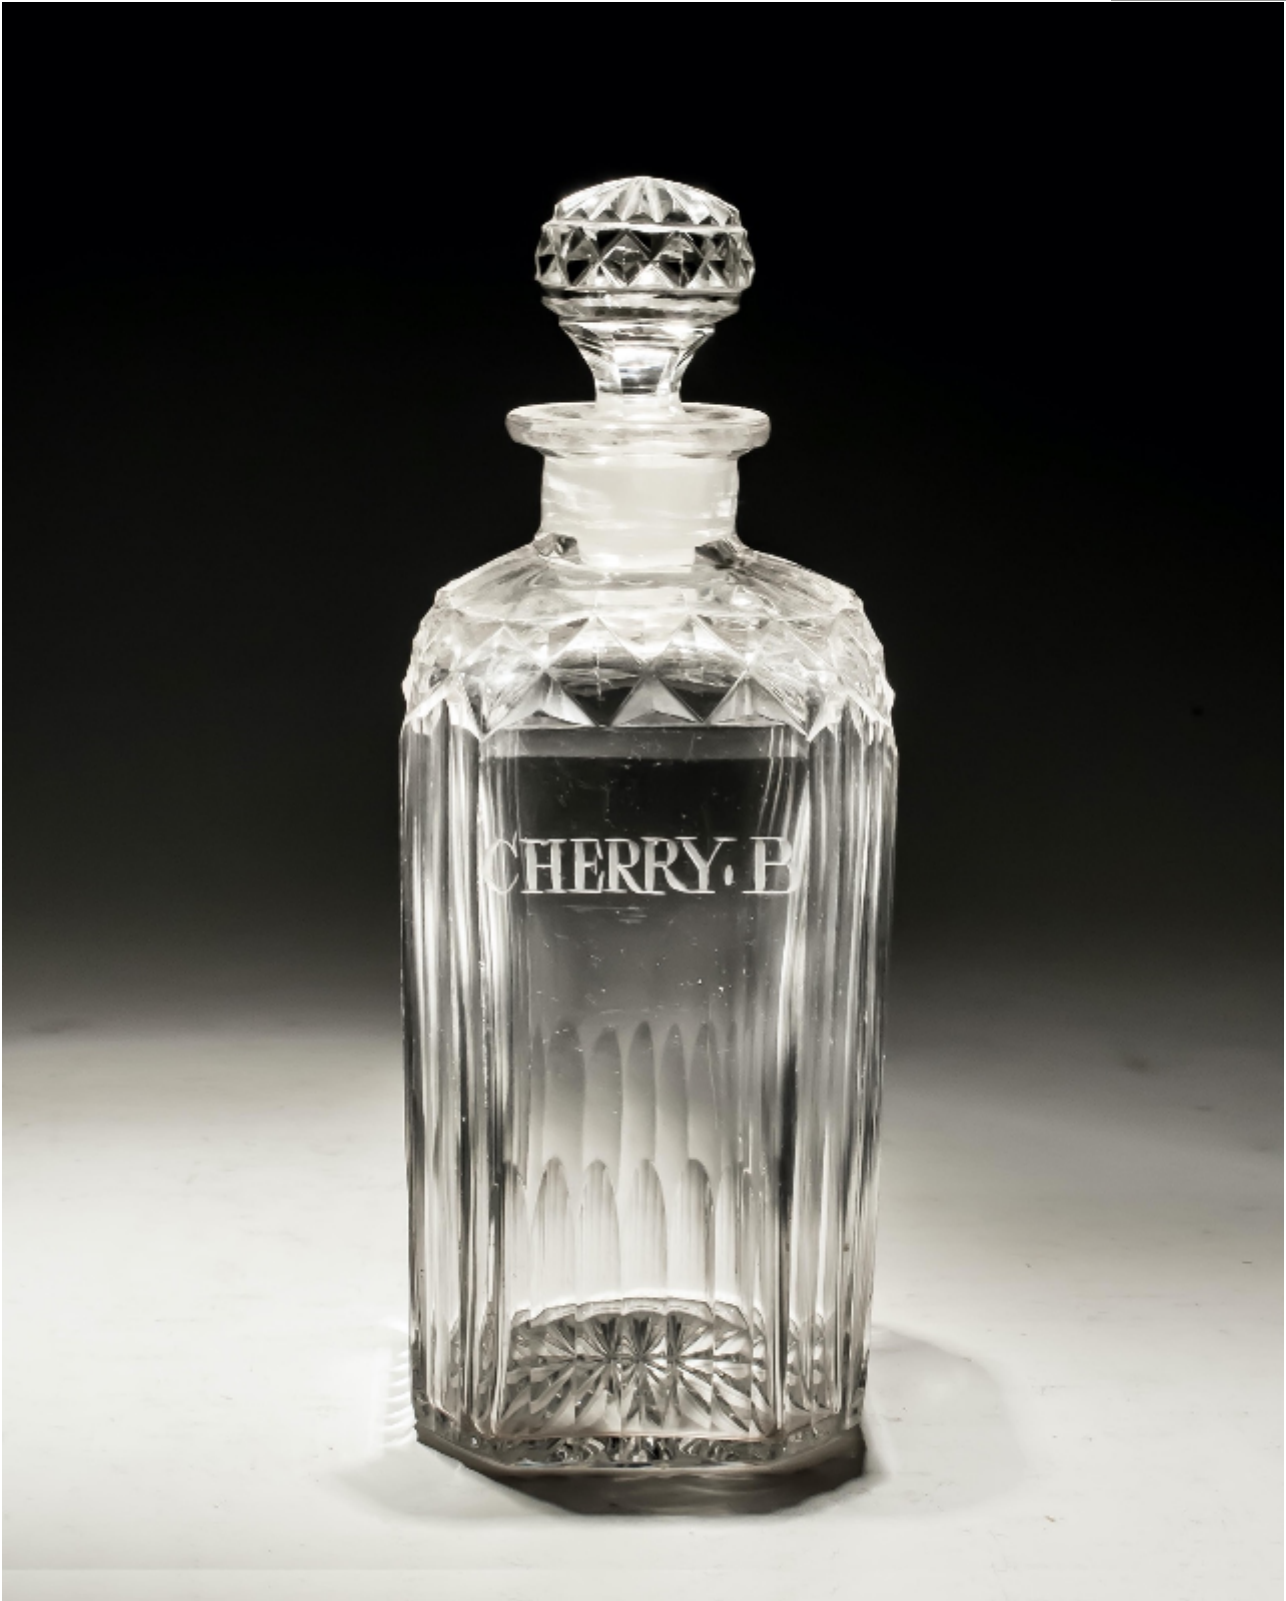

A CUT & ENGRAVED LIQUEUR BOTTLE

£365

REF: FA1215

Height: 18 cm (7.1")

Width: 7 cm (2.8")

Depth: 7 cm (2.8")

Description

A square flute and diamond cut liqueur bottle engraved Cherry Brandy.